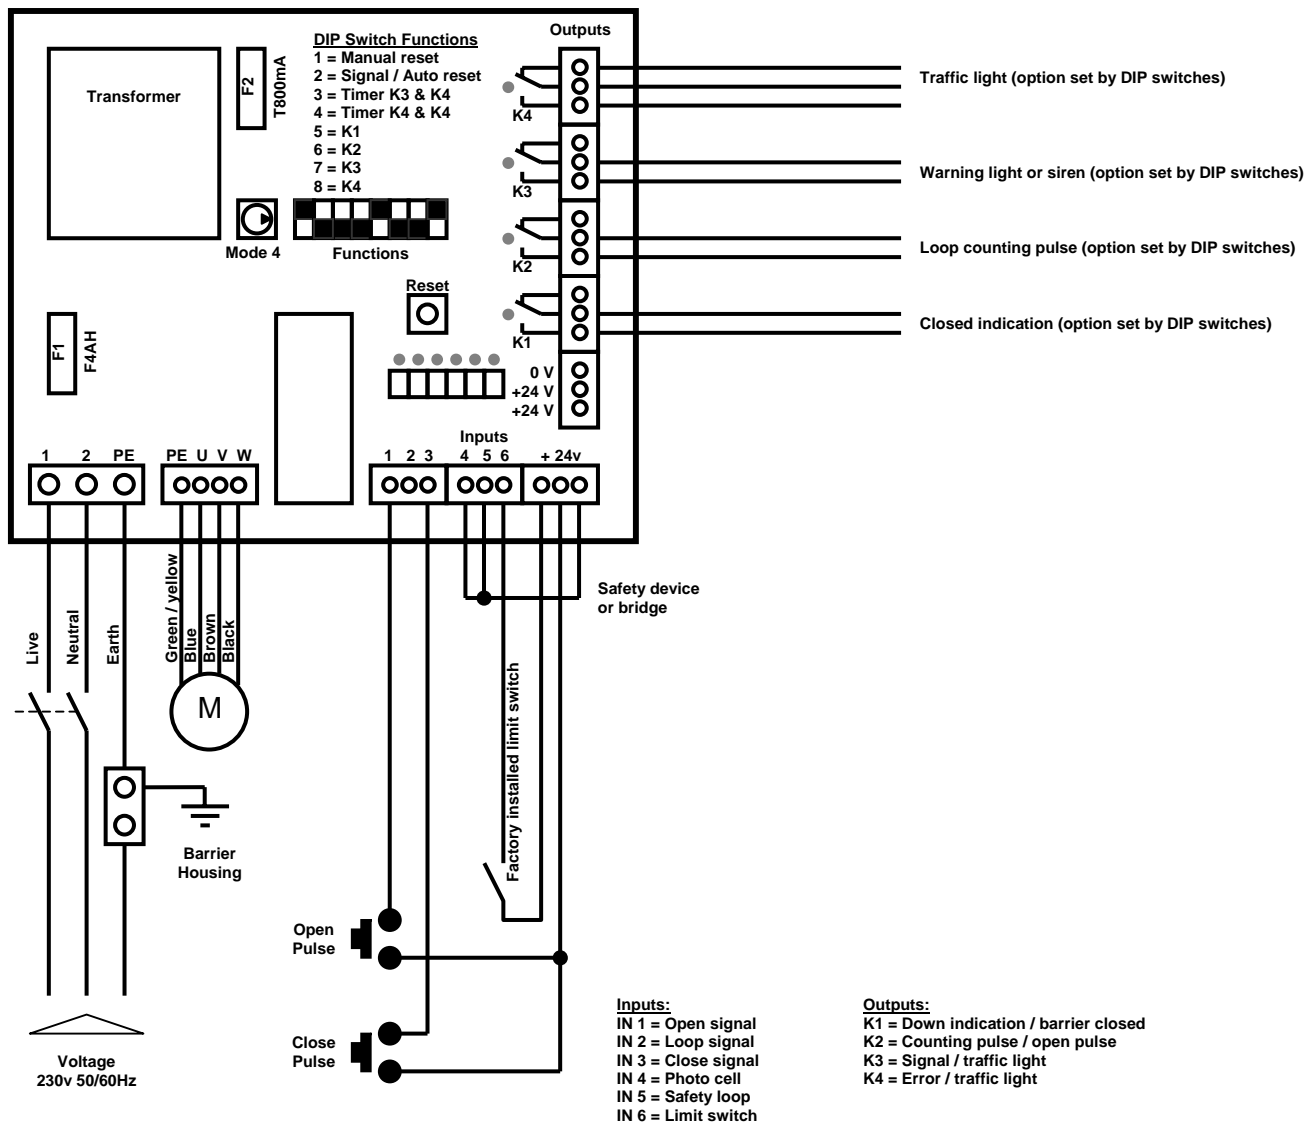

EMS

ELECTRO MECHANICAL SYSTEMS LIMITED

MBE35 / MBE50 Control Unit

Basic Connections

EMS

ELECTRO MECHANICAL SYSTEMS LIMITED

MBE35 / MBE50 Control Unit with

MID2E-800 loop detector